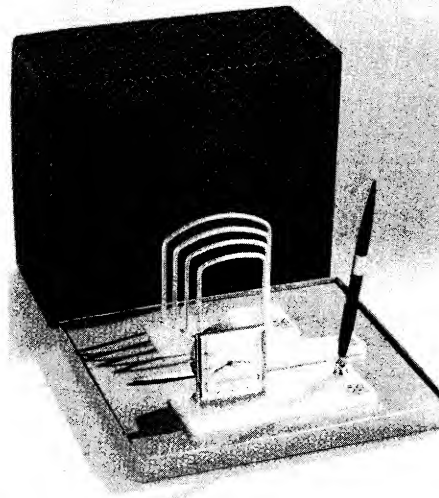

1303 256MC CLOCK PEN 52 RACK 42 OPENER